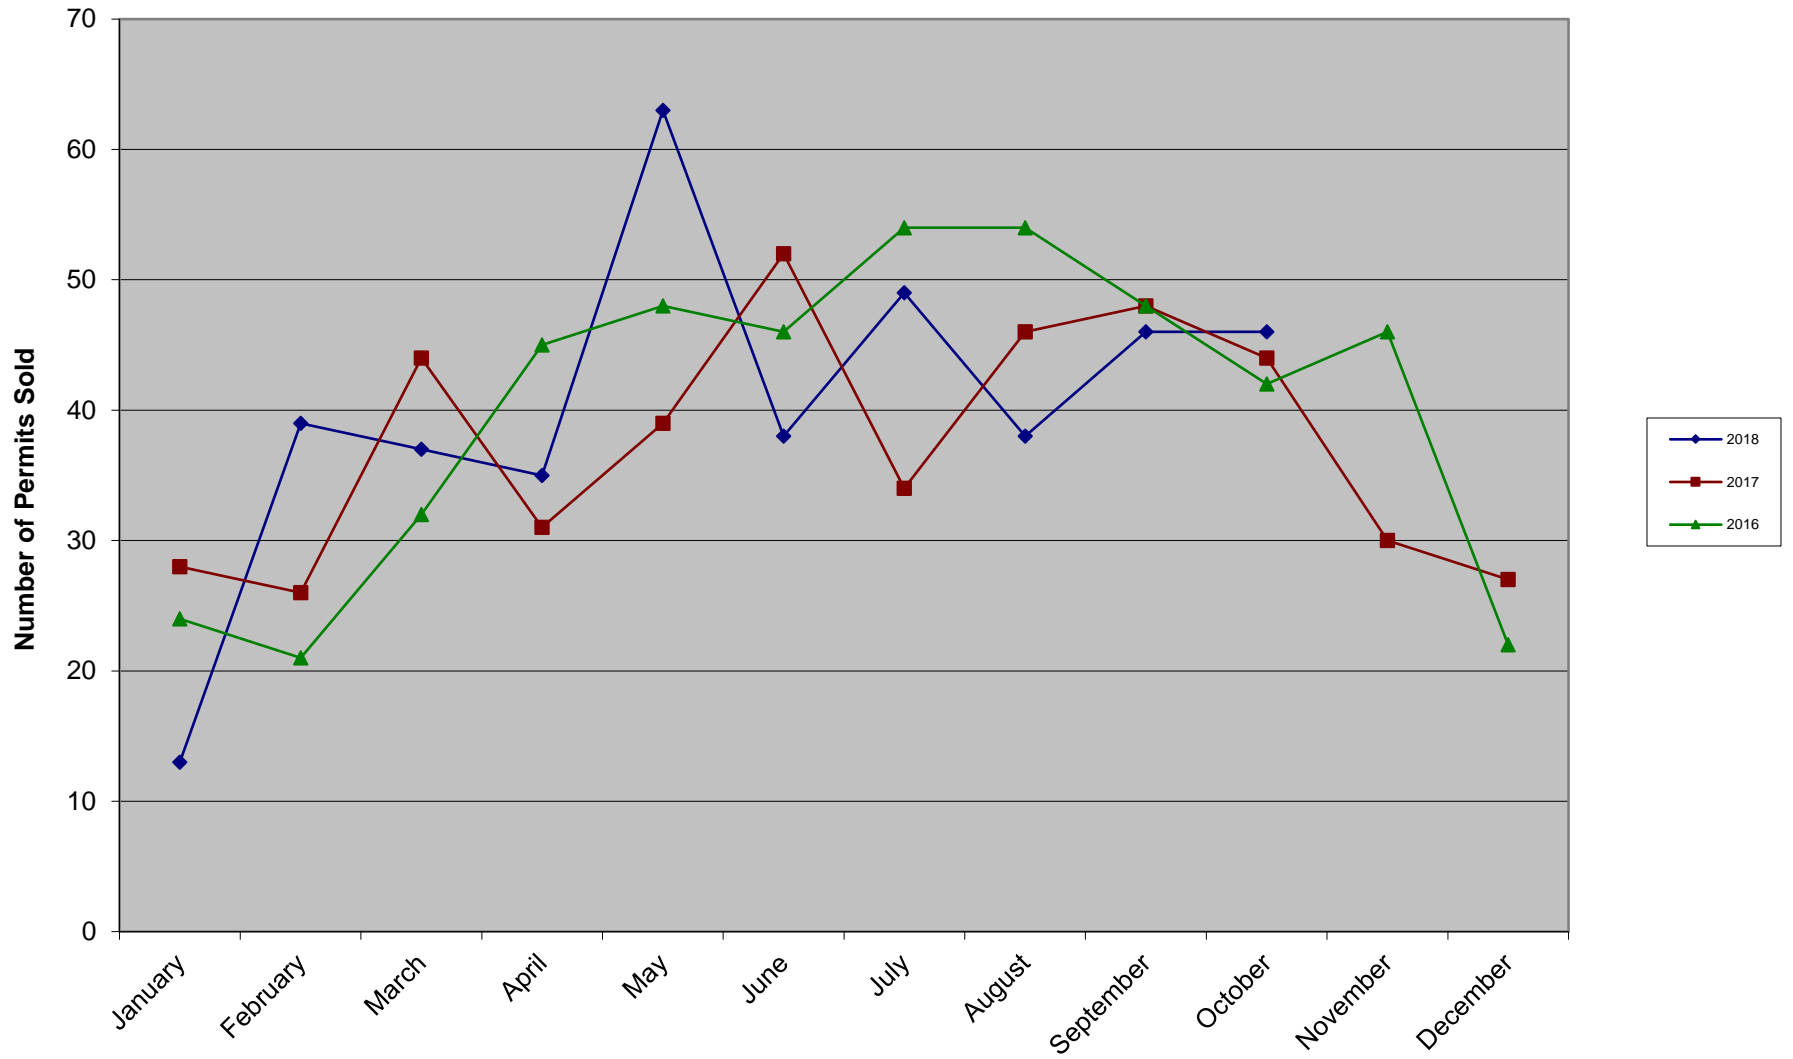

Total

Dwelling

- Legend**
- ▲ New Dwelling Permits
 - ▲ Outstanding Dwelling Permits

Sources: Esri, HERE, DeLorme, USGS, Intermap, INCREMENT P, NRCA, Esri Japan, METI, Esri China (Hong Kong), Esri Korea, Esri (Thailand), MapmyIndia, NGCC, © OpenStreetMap contributors, and the GIS User Community