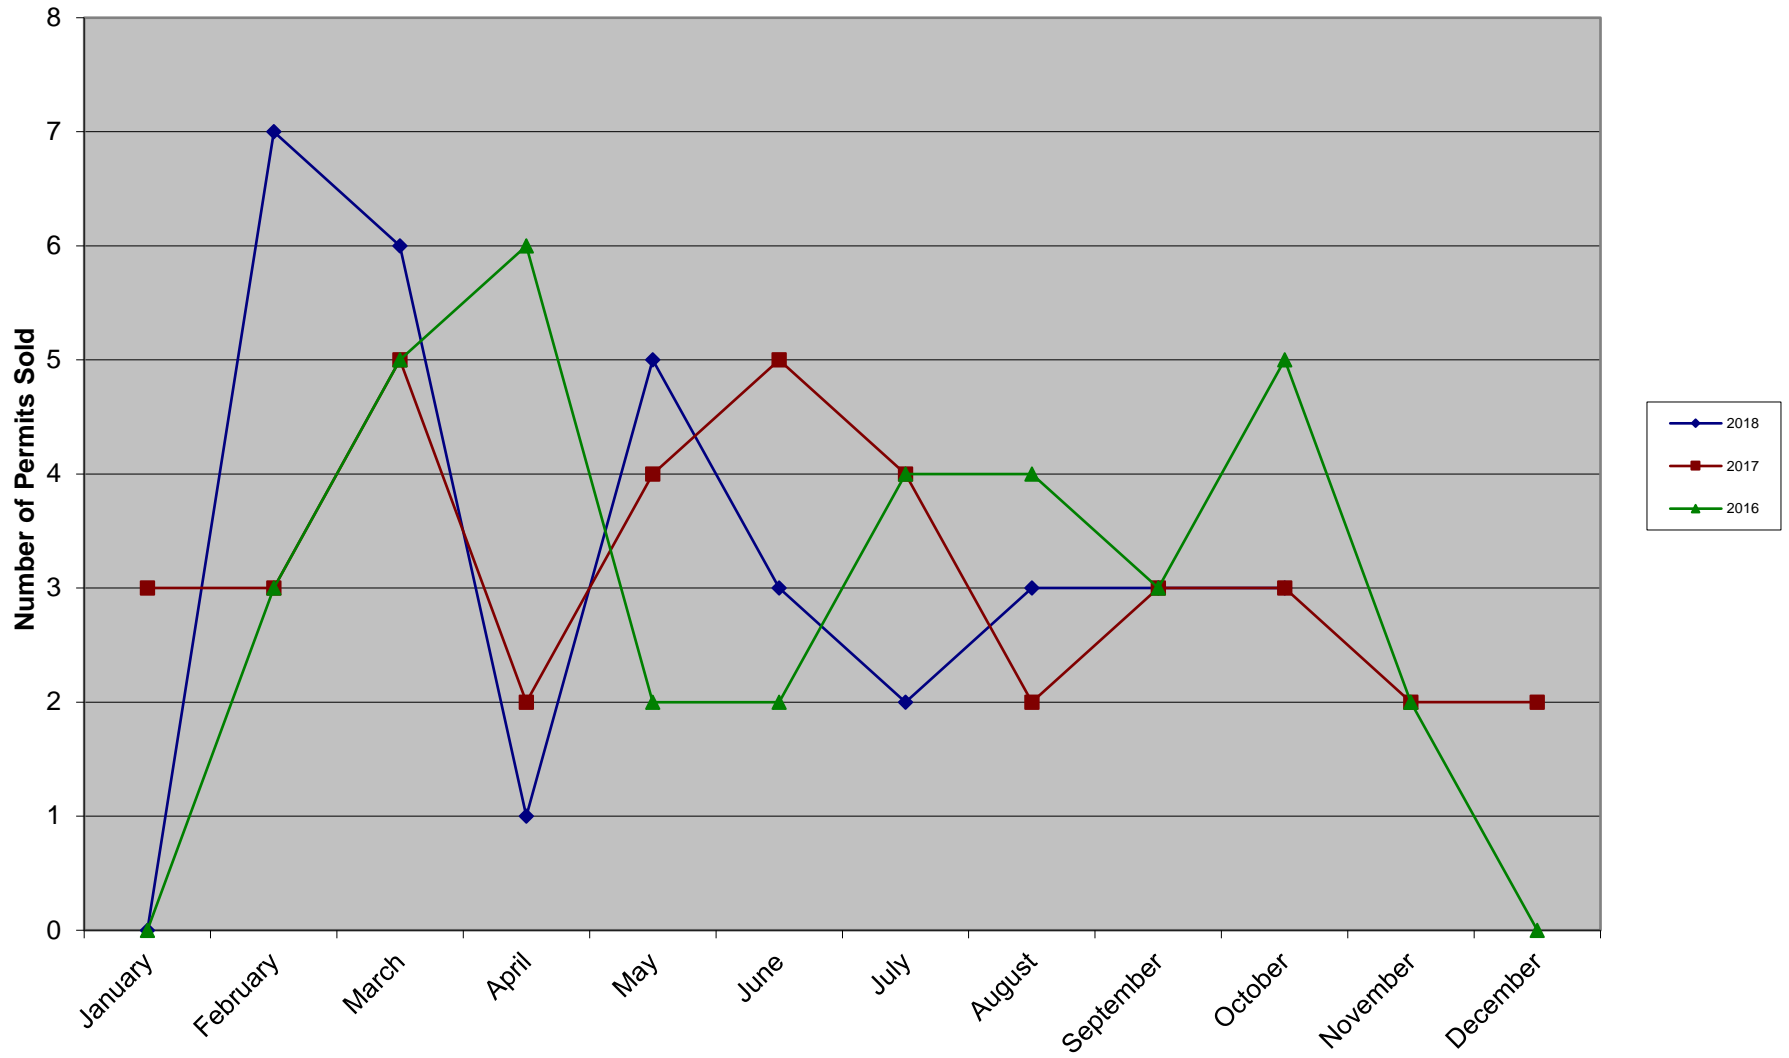

Mobile Homes