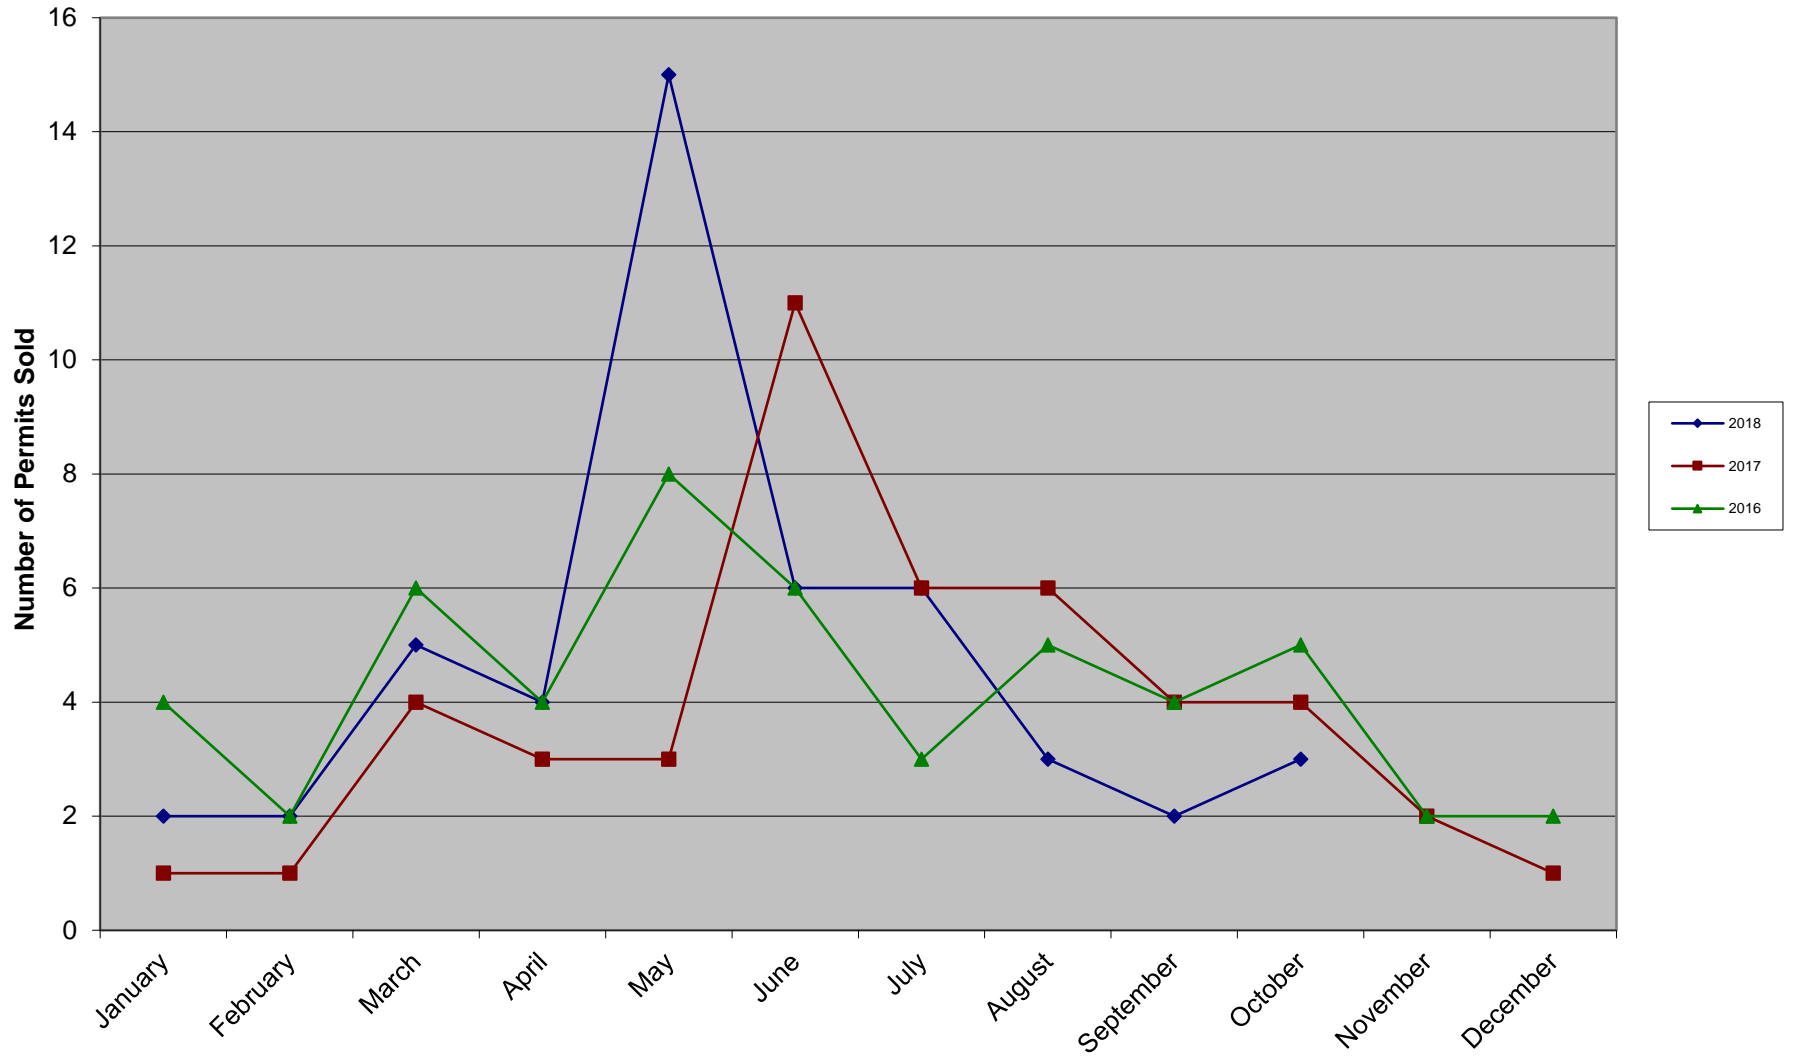

Total

Dwelling

- Legend**
- ▲ New Dwelling Permits
 - ▲ Outstanding Dwelling Permits

Sources: Esri, HERE, DeLorme, USGS, Intermap, INCREMENT P, NRCA, Esri Japan, METI, Esri China (Hong Kong), Esri Korea, Esri (Thailand), MapmyIndia, NGCC, © OpenStreetMap contributors, and the GIS User Community

Date: 11/5/2018
 Drawn by: Justin Barnard

Dwelling Permit Map

Mobile Homes

Mobile Home Permit Map

Date: 11/5/2018
 Drawn by: Justin Barnard

Minor Construction

Legend

-  New Minor Construction Permits
-  Outstanding Minor Construction Permits