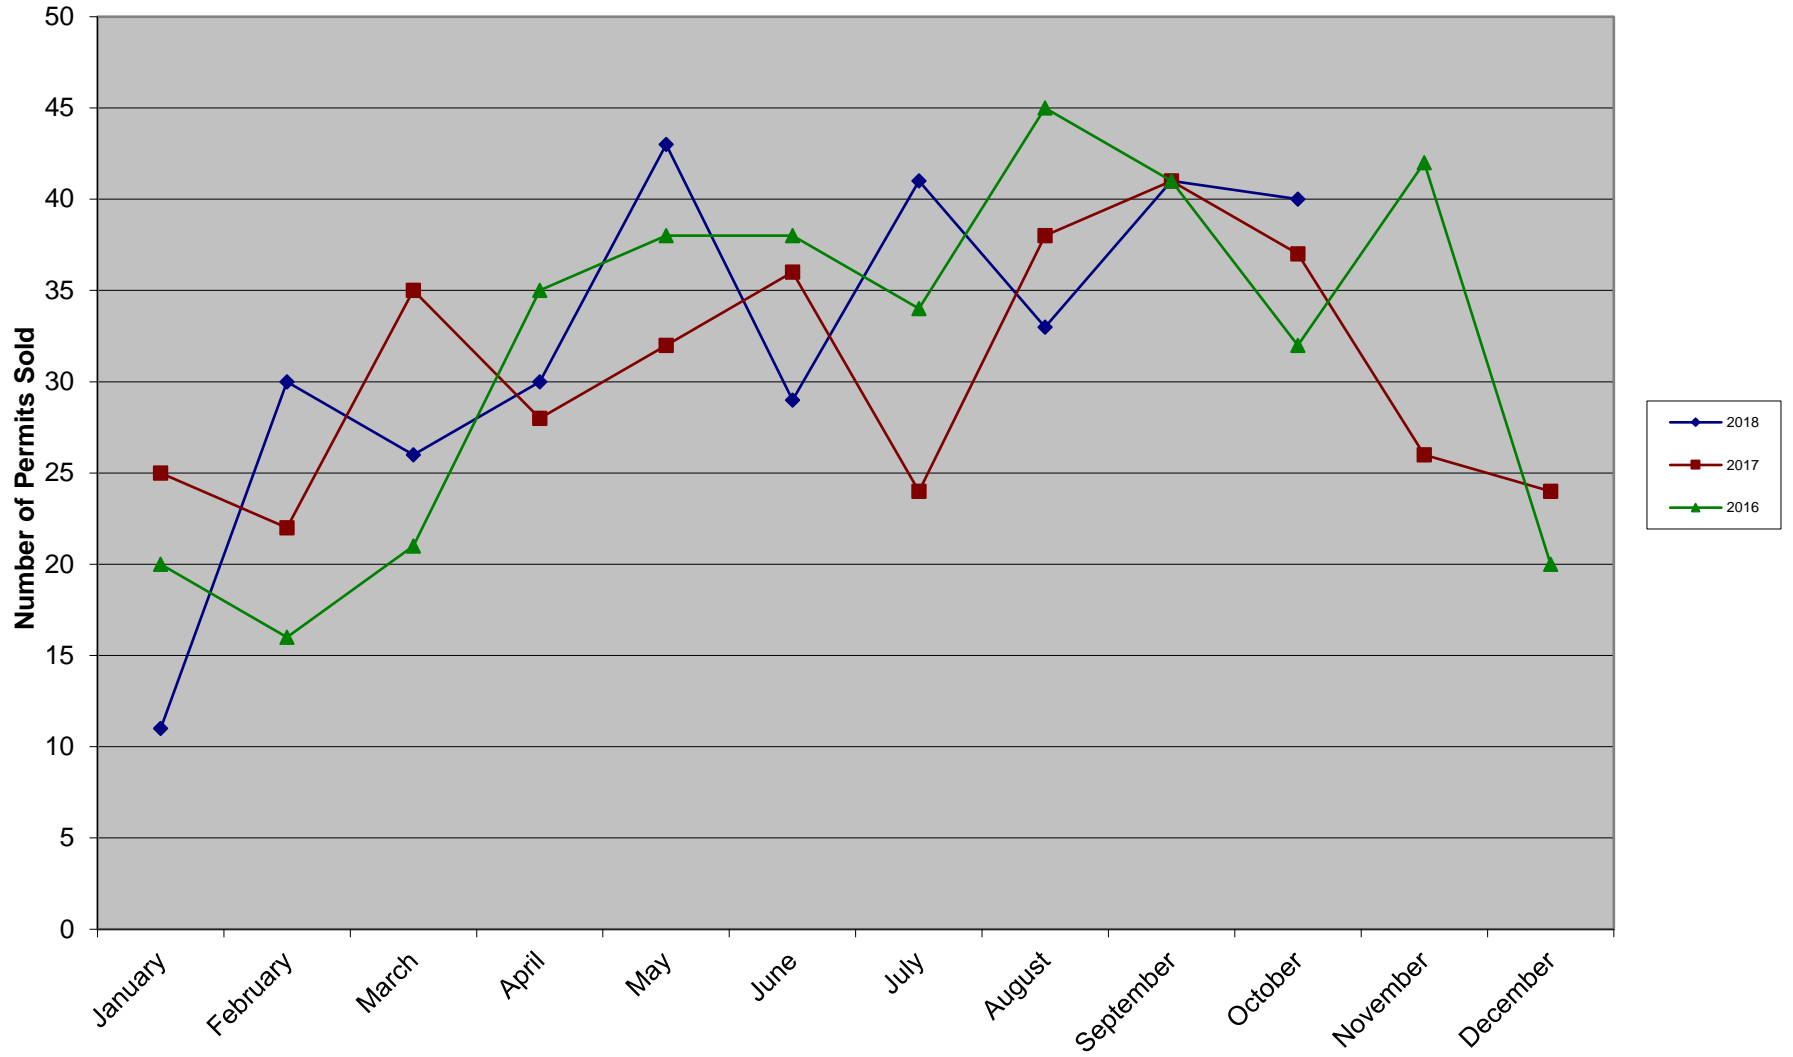

Total

Dwelling

- Legend**
- ▲ New Dwelling Permits
 - ▲ Outstanding Dwelling Permits

Sources: Esri, HERE, DeLorme, USGS, Intermap, INCREMENT P, NRCA, Esri Japan, METI, Esri China (Hong Kong), Esri Korea, Esri (Thailand), MapmyIndia, NGCC, © OpenStreetMap contributors, and the GIS User Community

Date: 11/5/2018
 Drawn by: Justin Barnard

Dwelling Permit Map

Mobile Homes

Mobile Home Permit Map

Date: 11/5/2018
 Drawn by: Justin Barnard

Minor Construction

Legend

-  New Minor Construction Permits
-  Outstanding Minor Construction Permits